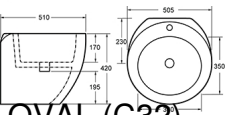

OVAL (C32) 700x450mm (27.6x17.7in) wall-hung wash-basin