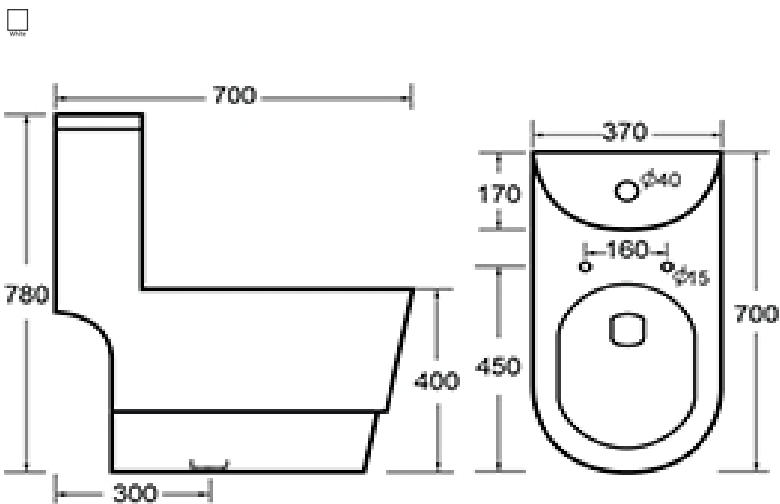

ANGGUN (1070)

{tab=Descriptions} **One-piece syphonic WC suite**

Roughing-in distance: S-trap: 300mm
6/3 litres dual flush
Soft close seat and cover only
700mm (L) x 370mm (W) x 780mm (H)

LEGEND (7003)

CECILIA (C15) 700x450x780mm (29.1x17.7x30.7in) wall-hung washdown WC suite

White

CECILIA (C15) 700x450x780mm (29.1x17.7x30.7in) wall-hung washdown WC suite

OVAL (C32) 700x450mm (27.6x17.7in) wall-hung wash-basin

OVAL (C32) 700x450mm (27.6x17.7in) wall-hung wash-basin

OVAL (C32) 700x450mm (27.6x17.7in) countertop wash-basin