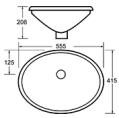

FERRINGHI (3004)

{tab=Descriptions}      **Under-counter vanity basin**

555mm (L) x 415mm (W) x 208mm (H)

CANNING (3005)

{tab=Descriptions}      **Above-counter vanity basin**

# Vanity Basin

---

555mm (L) x 465mm (W) x 208mm (H)