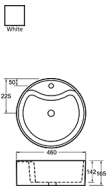

QUEEN (214)

{tab=Descriptions} **Counter top basin**

1 pre-punched tap hole - Centre
460mm (L) x 460mm (W) x 165mm (H)

PEEL (211)

{tab=Descriptions} **Counter top basin**

Without tap hole and With overflow
420mm (L) x 420mm (W) x 165mm (H)

SICILY (C23)

{tab=Descriptions} **Square counter top basin**

Semi-punch 3 tap holes
425mm (L) x 480mm (W) x 150mm (H)

TEMPLER (C29)

White (S) Square counter top basin

OVAL (C32)

White (S) Oval counter top basin