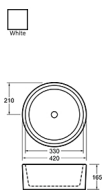

QUEEN (214)

{tab=Descriptions} **Counter top basin**

1 pre-punched tap hole - Centre
460mm (L) x 460mm (W) x 165mm (H)

PEEL (211)

{tab=Descriptions} **Counter top basin**

Without tap hole and With overflow
420mm (L) x 420mm (W) x 165mm (H)

SICILY (C23)

{tab=Descriptions} **Square counter top basin**

Semi-punch 3 tap holes
425mm (L) x 480mm (W) x 150mm (H)

TEMPLER (C29)

White (S) Square counter top basin

OVAL (C32)

White (S) Oval counter top basin