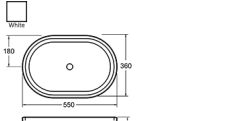

QUEEN (214)

{tab=Descriptions} **Counter top basin**

1 pre-punched tap hole - Centre
460mm (L) x 460mm (W) x 165mm (H)

PEEL (211)

{tab=Descriptions} **Counter top basin**

Without tap hole and With overflow
420mm (L) x 420mm (W) x 165mm (H)

SICILY (C23)

{tab=Descriptions} **Square counter top basin**

Semi-punch 3 tap holes
425mm (L) x 480mm (W) x 150mm (H)

TEMPLER (C29)

White (S) Square counter top basin

OVAL (C32)

White (S) Oval counter top basin