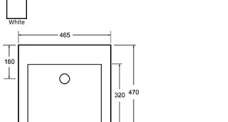

White (S) Square counter top basin

COCHRANE (3032)