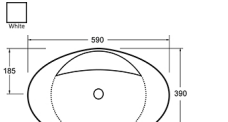

White (S) Oval counter top basin

VERMONT (3025)